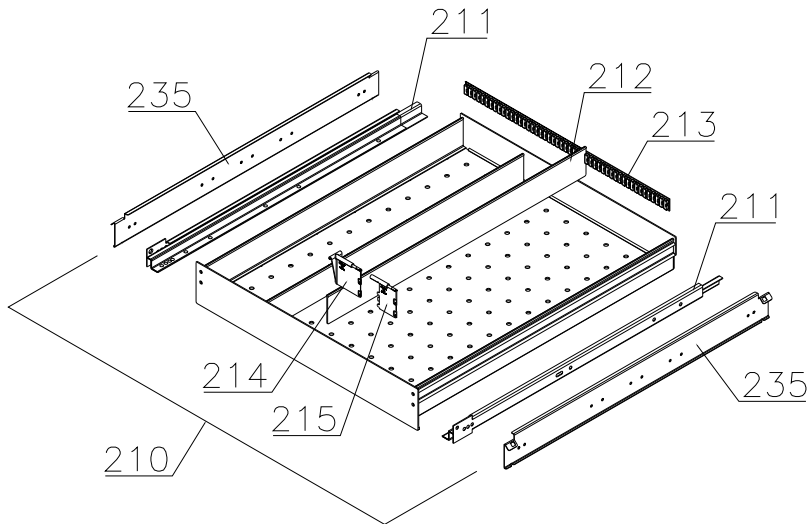

Description :

**Spare parts list for BioCompact
RR 610 G Glass door**

Compiled.		Latest revision.			Deleted.	
Date	Name	Date	Name	Rev.no	Date	Name
25.01.12	JP	30.11.20	JP	012		

Drawers: