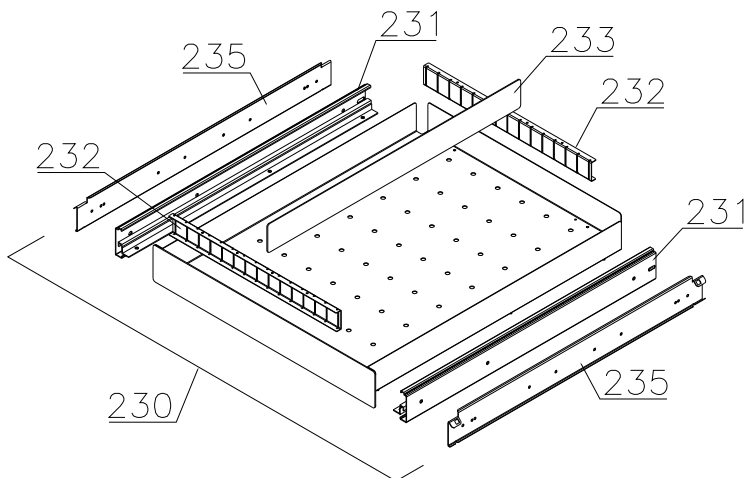

Description :

**Spare parts list for BioCompact
RR 610 G Glass door**

Compiled.		Latest revision.			Deleted.	
Date	Name	Date	Name	Rev.no	Date	Name
25.01.12	JP	30.11.20	JP	012		

Drawers: