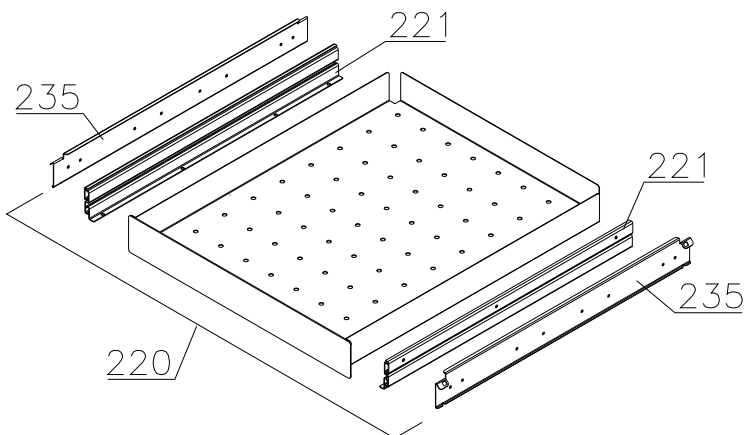

Description :

**Spare parts list for BioCompact
RR 610 G Glass door**

Compiled.		Latest revision.			Deleted.	
Date	Name	Date	Name	Rev.no	Date	Name
25.01.12	JP	30.11.20	JP	012		

Drawers: