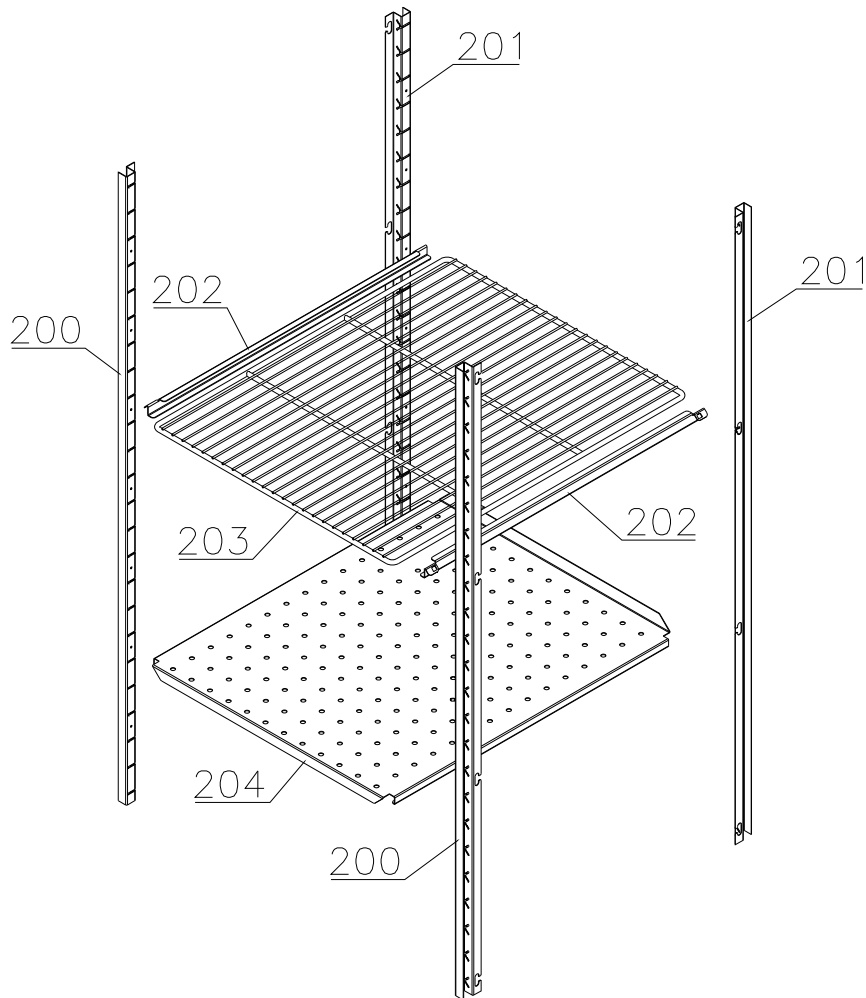

*Spare parts - BioCompact*  
*RR 610 G*

Description :

**Spare parts list for BioCompact  
 RR 610 G Glass door**

Compiled.		Latest revision.			Deleted.	
Date	Name	Date	Name	Rev.no	Date	Name
25.01.12	JP	30.11.20	JP	012		

**Exploded view**

Description :

**Spare parts list for BioCompact  
 RR 610 G Glass door**

Compiled.		Latest revision.			Deleted.	
Date	Name	Date	Name	Rev.no	Date	Name
25.01.12	JP	30.11.20	JP	012		

**Glass door**

Description :

**Spare parts list for BioCompact  
 RR 610 G Glass door**

Compiled.		Latest revision.			Deleted.	
Date	Name	Date	Name	Rev.no	Date	Name
25.01.12	JP	30.11.20	JP	012		

**Interior equipment**

Shelves: