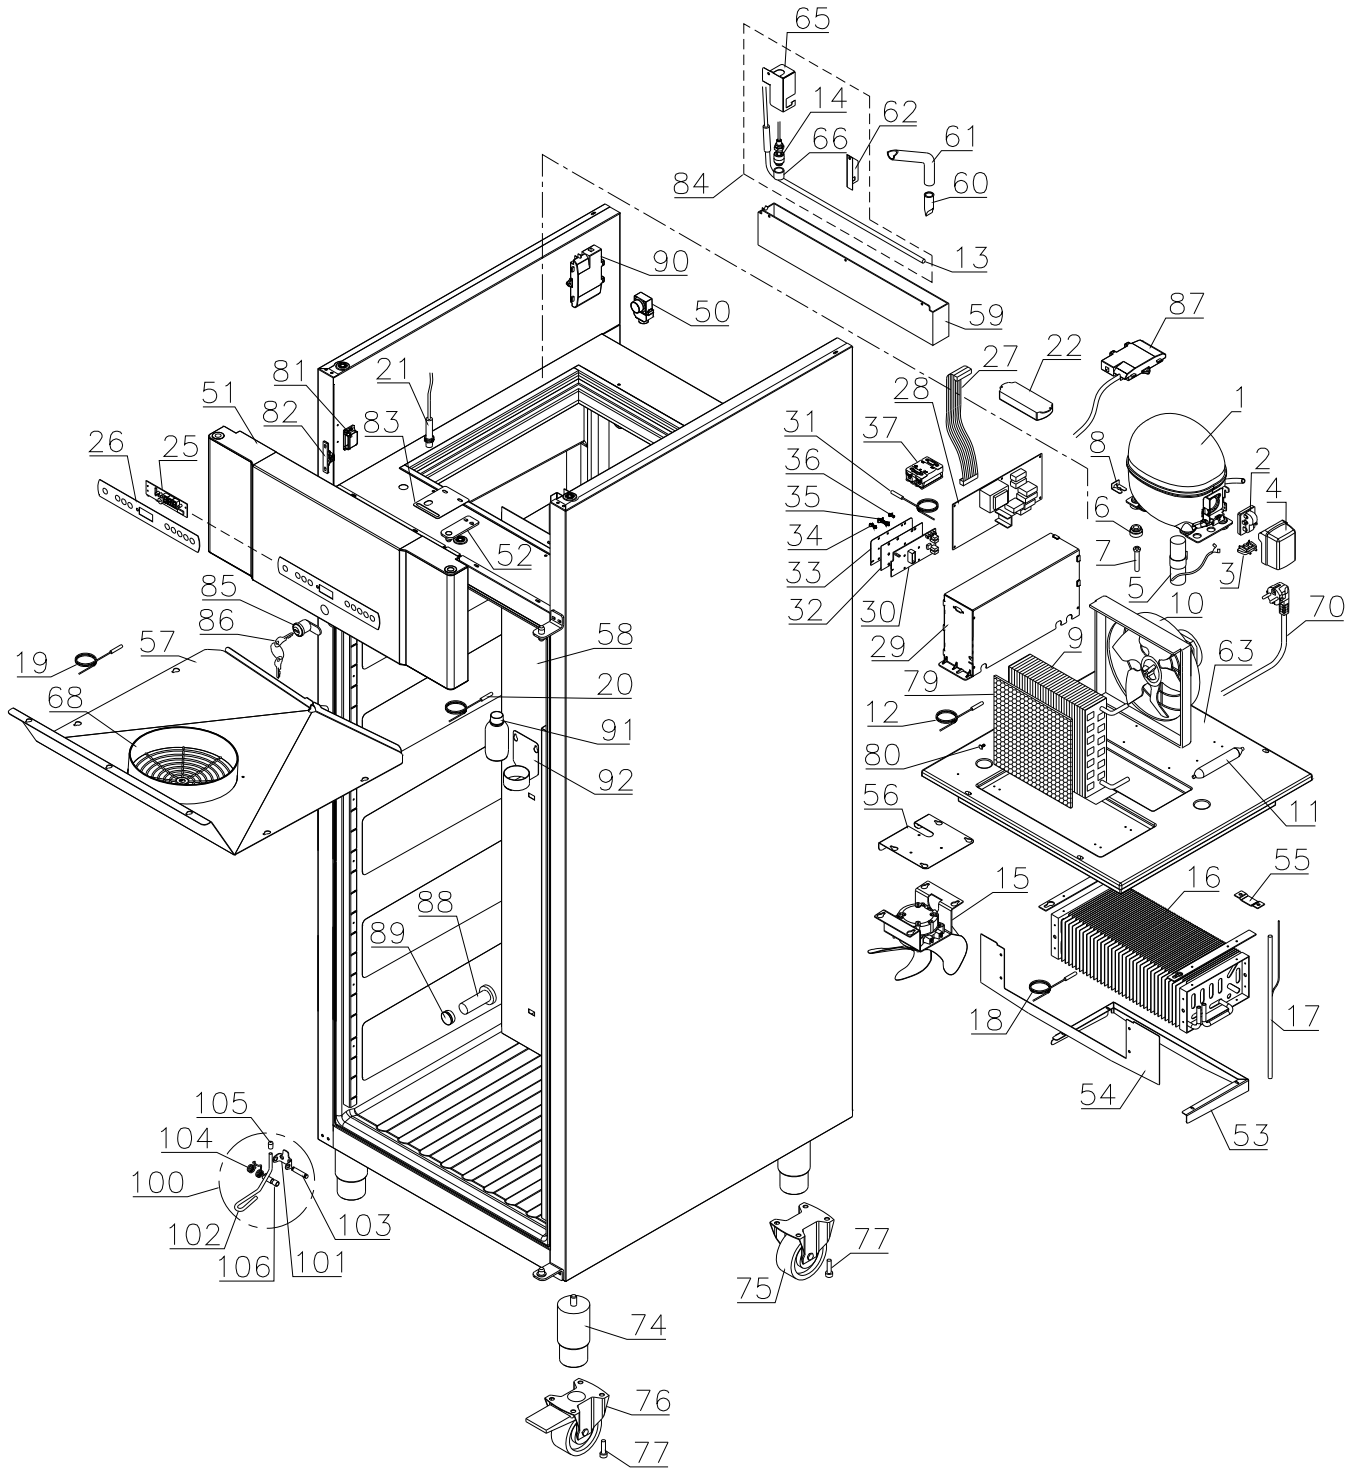

*Spare parts - BioCompact*  
*RR 610 G*

Description :

**Spare parts list for BioCompact  
 RR 610 G Glass door**

Compiled.		Latest revision.			Deleted.	
Date	Name	Date	Name	Rev.no	Date	Name
25.01.12	JP	30.11.20	JP	012		

**Exploded view**

Description :

**Spare parts list for BioCompact  
 RR 610 G Glass door**

Compiled.		Latest revision.			Deleted.	
Date	Name	Date	Name	Rev.no	Date	Name
25.01.12	JP	30.11.20	JP	012		

**Glass door**