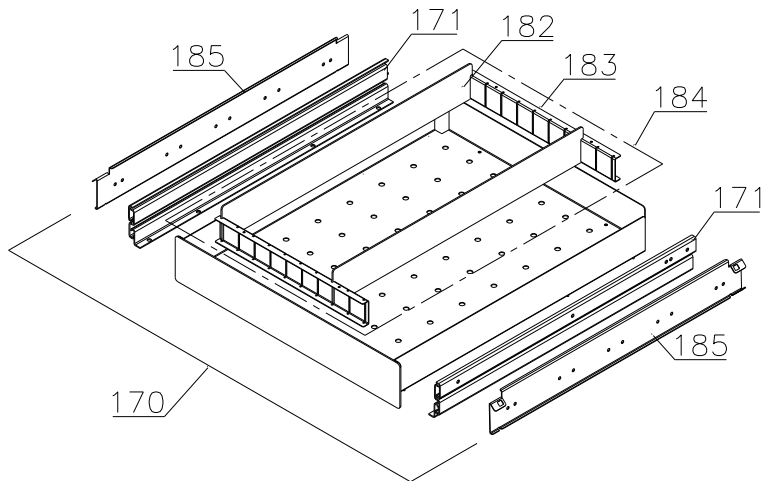

Description :

**Spare parts list for BioMidi
EF/PF 425**

Compiled.		Latest revision.			Deleted.	
Date	Name	Date	Name	Rev.no	Date	Name
21.08.08	JP	30.01.23	JOLU	026		

Drawers: