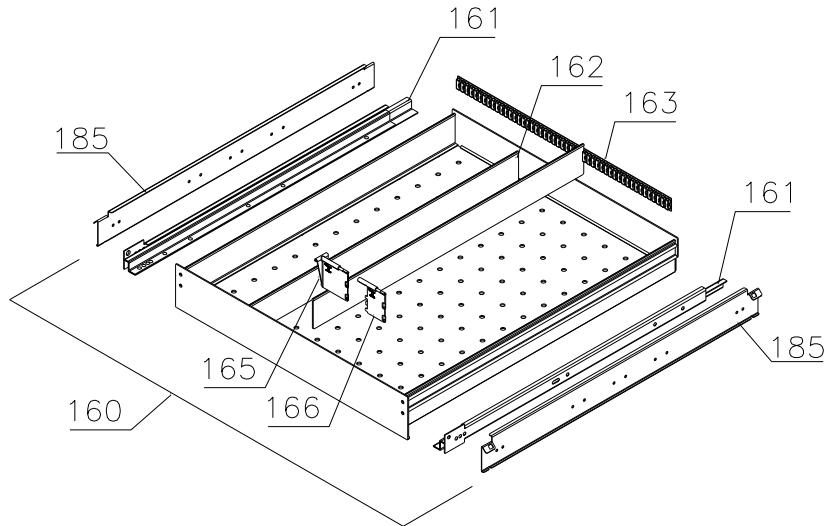

Description :

**Spare parts list for BioMidi
EF/PF 425**

Compiled.		Latest revision.			Deleted.	
Date	Name	Date	Name	Rev.no	Date	Name
21.08.08	JP	30.01.23	JOLU	026		

Drawers: