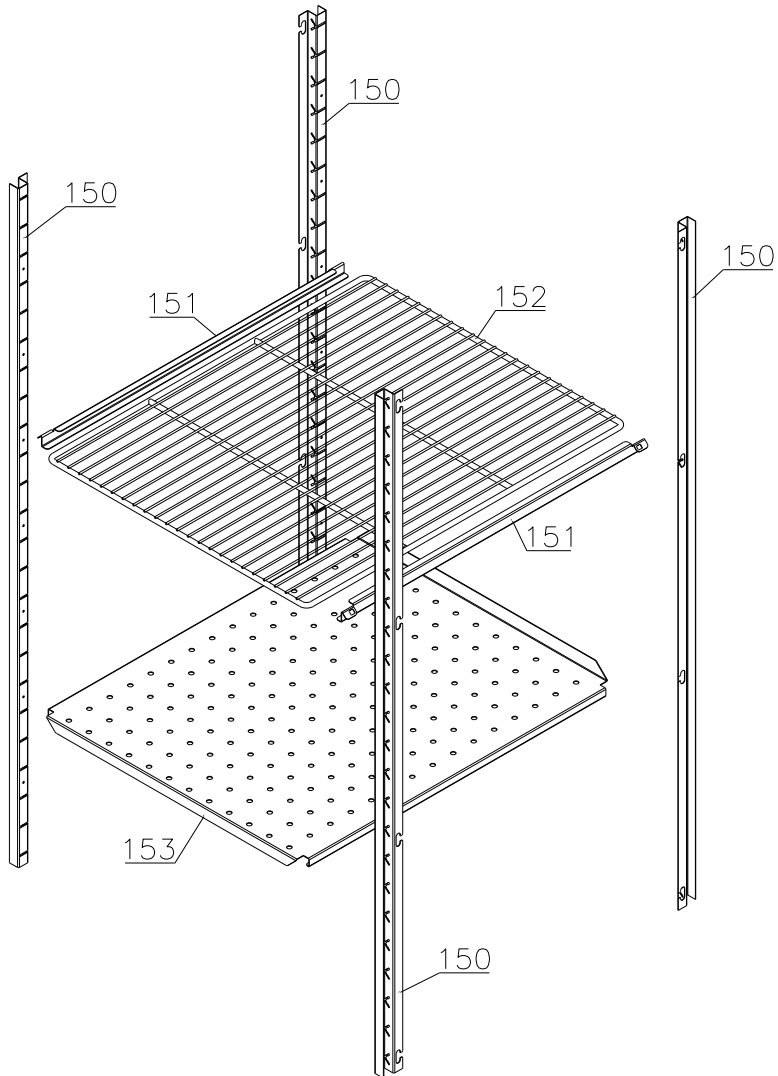

3608 – 3620

3620 -

Description :

**Spare parts list for BioMidi
 EF/PF 425**

Compiled.		Latest revision.			Deleted.	
Date	Name	Date	Name	Rev.no	Date	Name
21.08.08	JP	30.01.23	JOLU	026		

Internal equipment

Shelves: