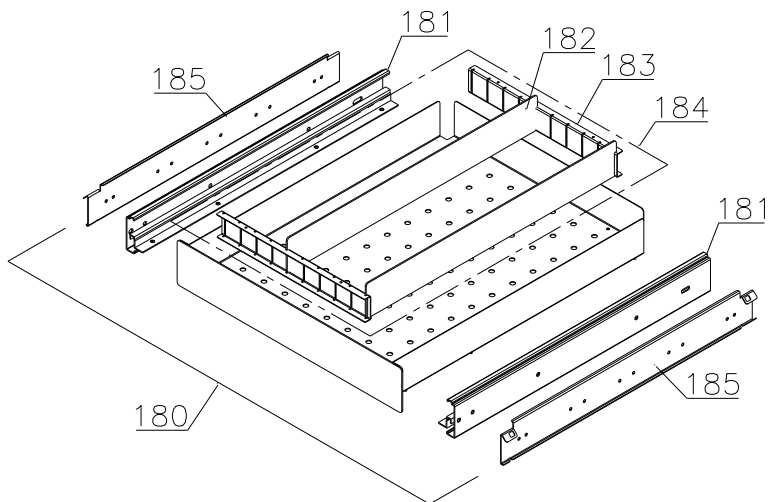

Description :

**Spare parts list for BioMidi
EF/PF 425**

Compiled.		Latest revision.			Deleted.	
Date	Name	Date	Name	Rev.no	Date	Name
21.08.08	JP	30.01.23	JOLU	026		

Drawers: