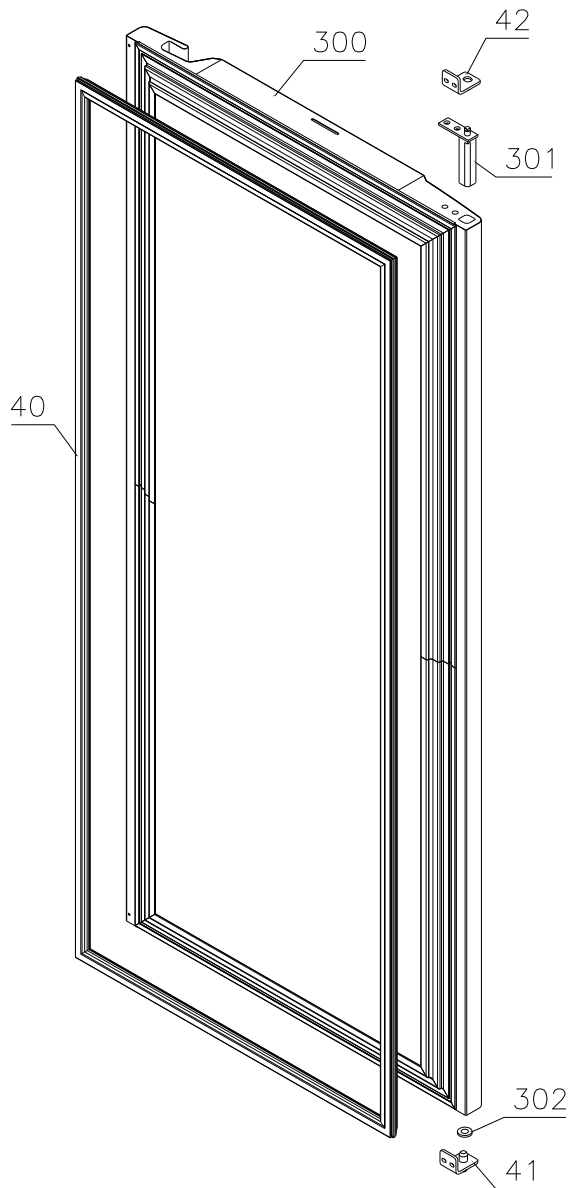

Description :

**Spare parts list for BioMidi
EF/PF 425**

Compiled.		Latest revision.			Deleted.	
Date	Name	Date	Name	Rev.no	Date	Name
21.08.08	JP	30.01.23	JOLU	026		

Door

3608 - 2211

Lefthand: