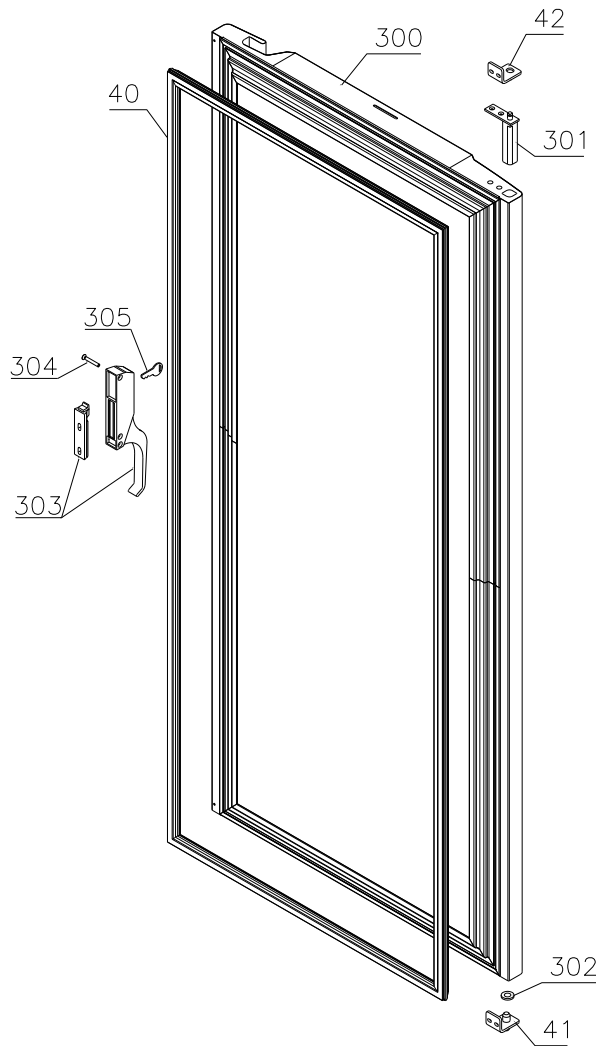

Description :

**Spare parts list for BioMidi
EF/PF 425**

Compiled.		Latest revision.			Deleted.	
Date	Name	Date	Name	Rev.no	Date	Name
21.08.08	JP	30.01.23	JOLU	026		

2211 -

Lefthand: