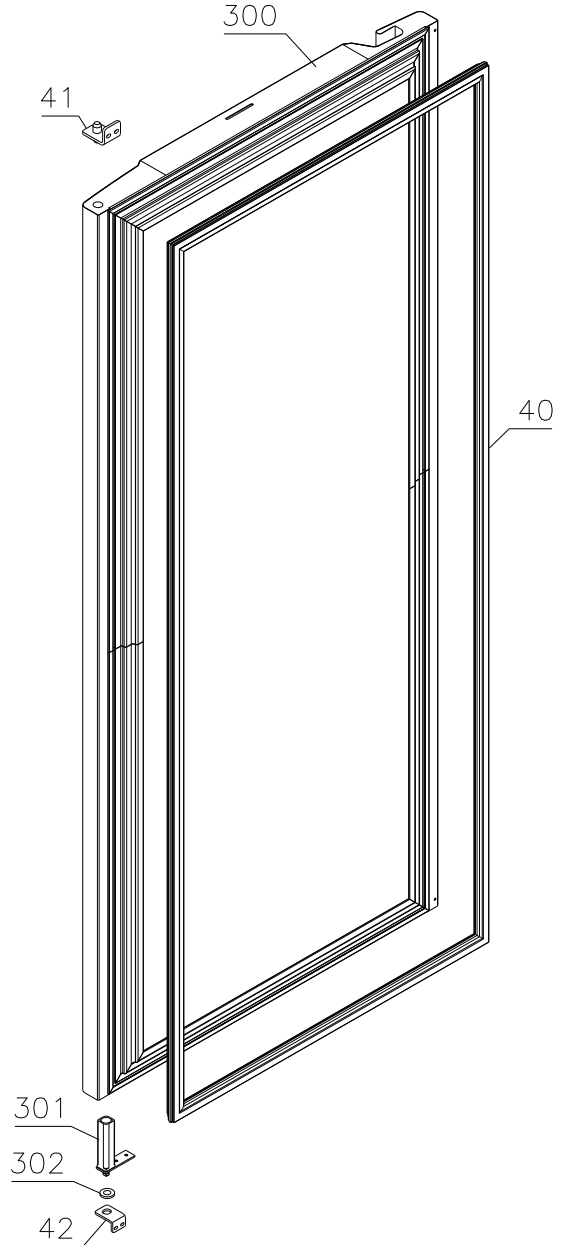

Righthand: