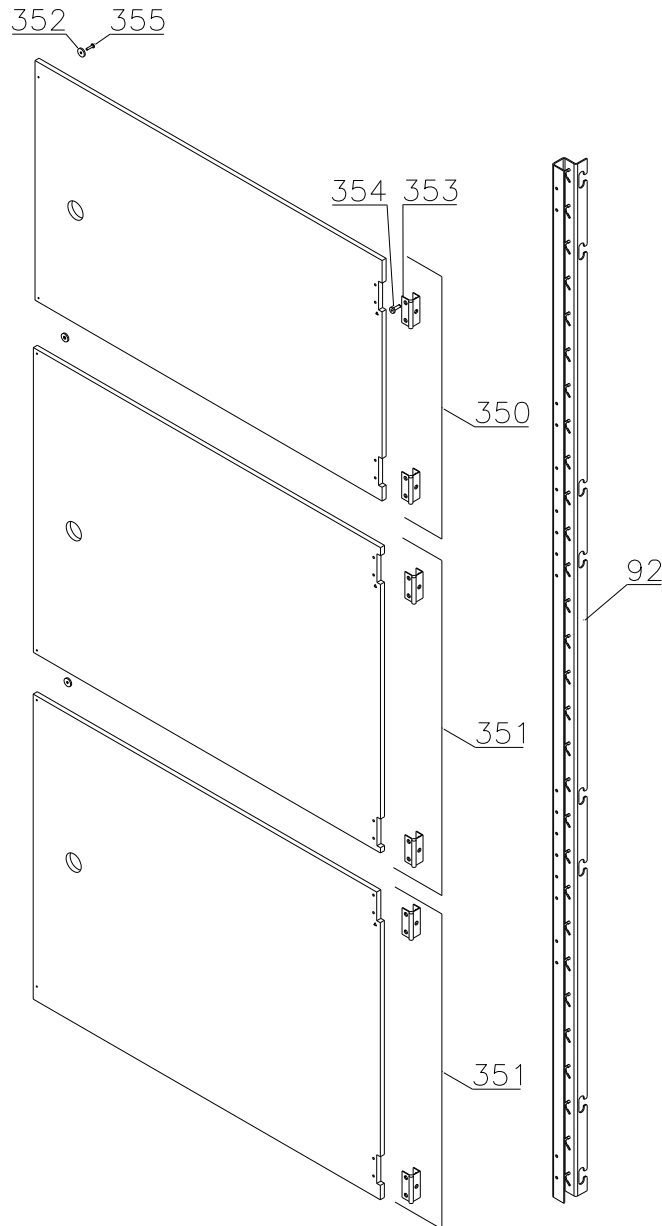

Lefthand:

Righthand:

Description :

**Spare parts list for BioMidi
EF/PF 425**

Compiled.		Latest revision.			Deleted.	
Date	Name	Date	Name	Rev.no	Date	Name
21.08.08	JP	30.01.23	JOLU	026		

Draught shields

Description :