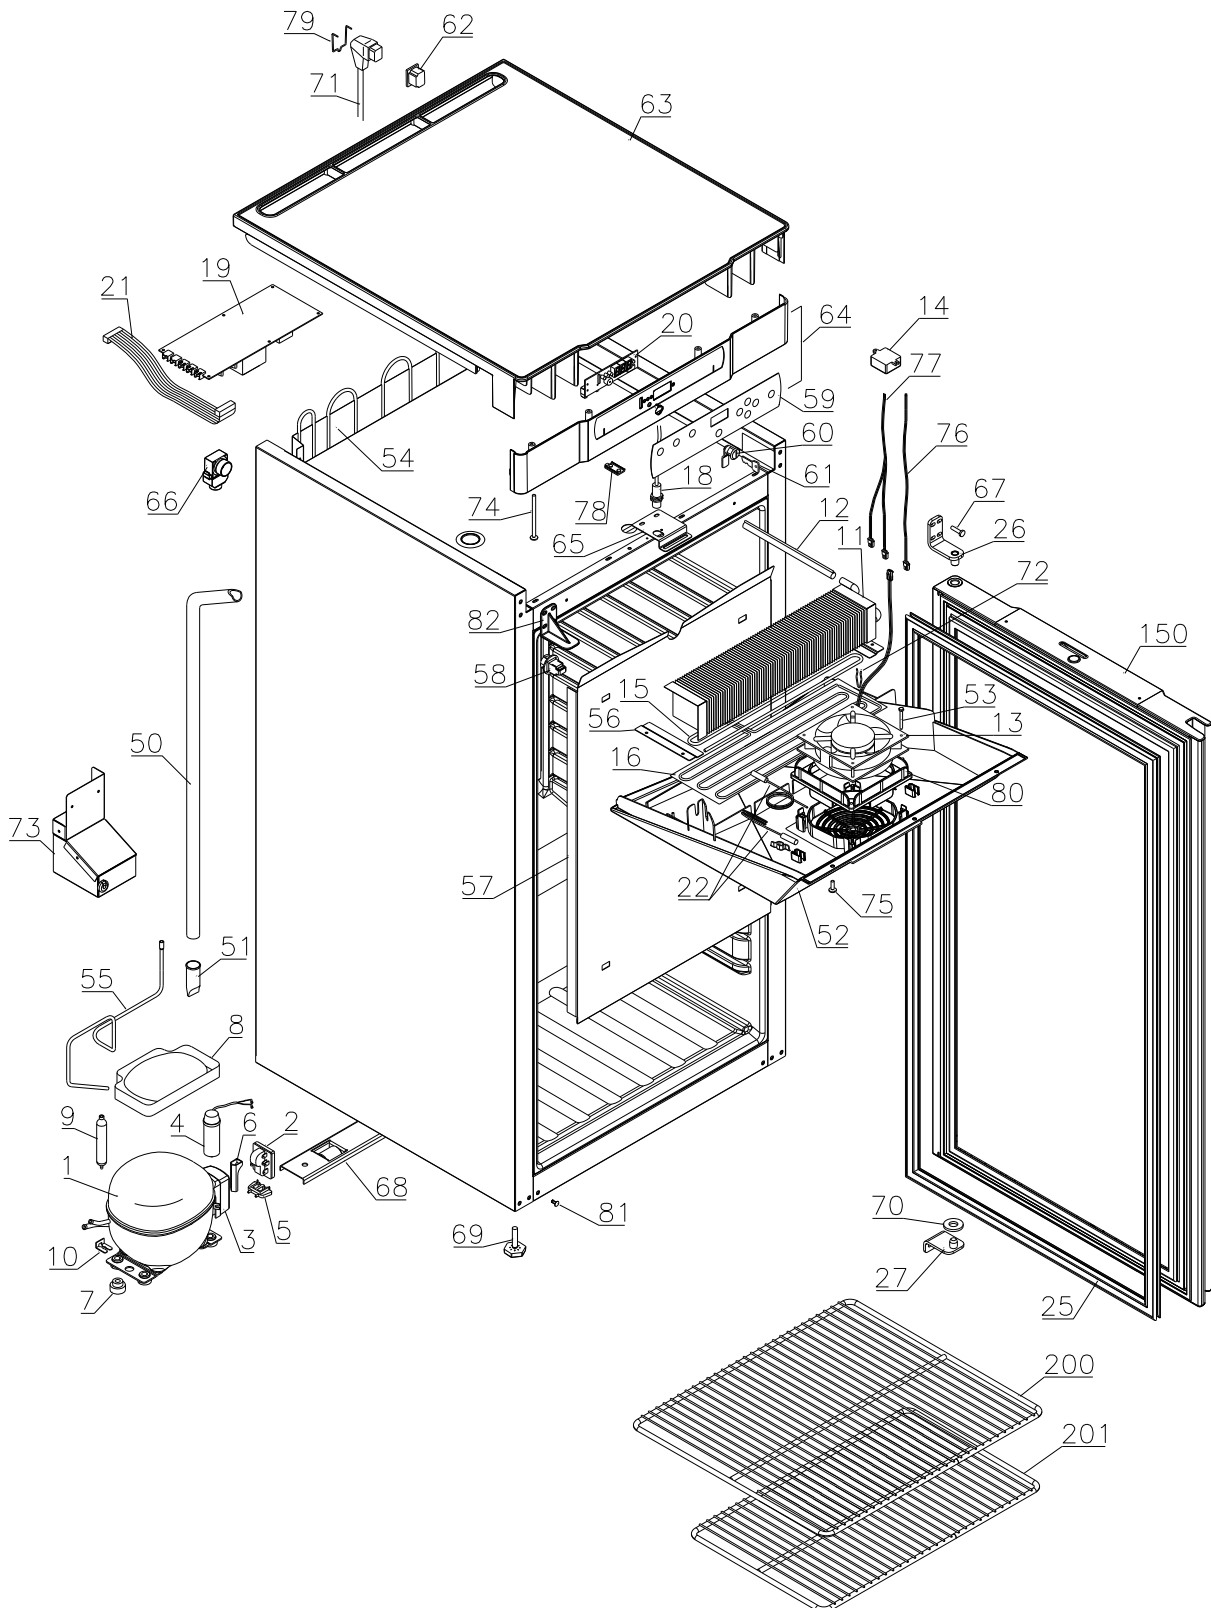

*Spare parts list*  
*BIOBASIC RF 310*

Description :

Spare parts list for  
 BIOBASIC RF 310

Compiled.		Latest revision.			Deleted.	
Date	Name	Date	Name	Rev.no	Date	Name
03.09.15	JP	30.09.22	JP	008		

Exploded view

**Gram Commercial**  
**Technical information**

765041763

Description :

**Spare parts list for  
BIOBASIC RF 310**

Compiled.		Latest revision.			Deleted.	
Date	Name	Date	Name	Rev.no	Date	Name
03.09.15	JP	30.09.22	JP	008		

Item no.	Description	Gram part no.	Week/year:	
			Issued	Deleted

**Essential spare parts**

RF 310 G

1	Compressor NLX13KK.1	500550096	3715	
2	Starting device	453050178	3715	
3	Cover	452440293	3715	
4	Run capacitor 4 µF	451723513	3715	
5	Cord relief	452440297	3715	
6	Protection screen PTC	452440290	3715	