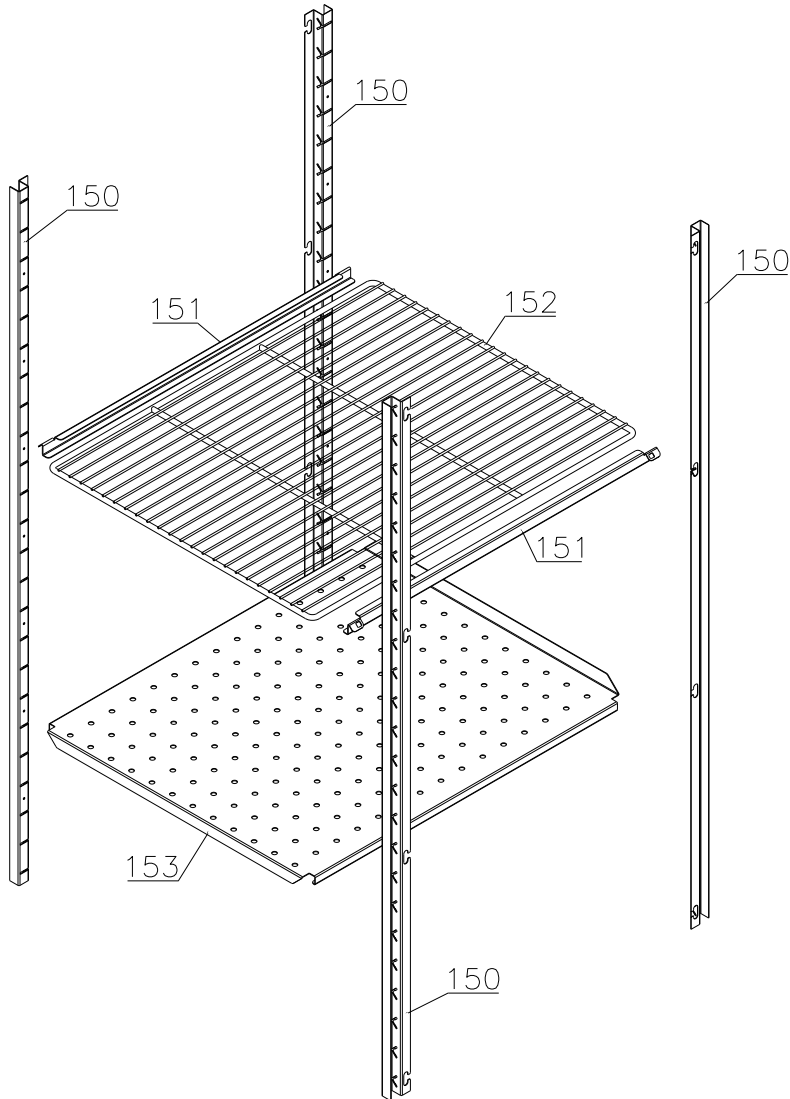

Description :

**Spare parts list for BioMidi
RR/RF 425/625 RG/LG/CG**

Compiled.		Latest revision.			Deleted.	
Date	Name	Date	Name	Rev.no	Date	Name
25.06.07	JP	23.10.23	megv	038		

Interior equipment

Shelves: