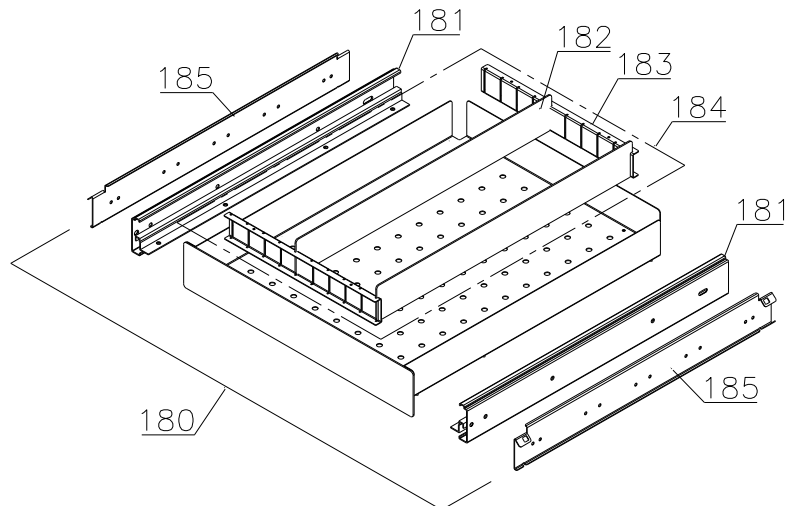

Drawers:

Alu

Stainless – 30 kg

Stainless – 40 kg

Description :

**Spare parts list for BioMidi
 RR/RF 425/625 RG/LG/CG**

Compiled.		Latest revision.			Deleted.	
Date	Name	Date	Name	Rev.no	Date	Name
25.06.07	JP	23.10.23	megv	038		