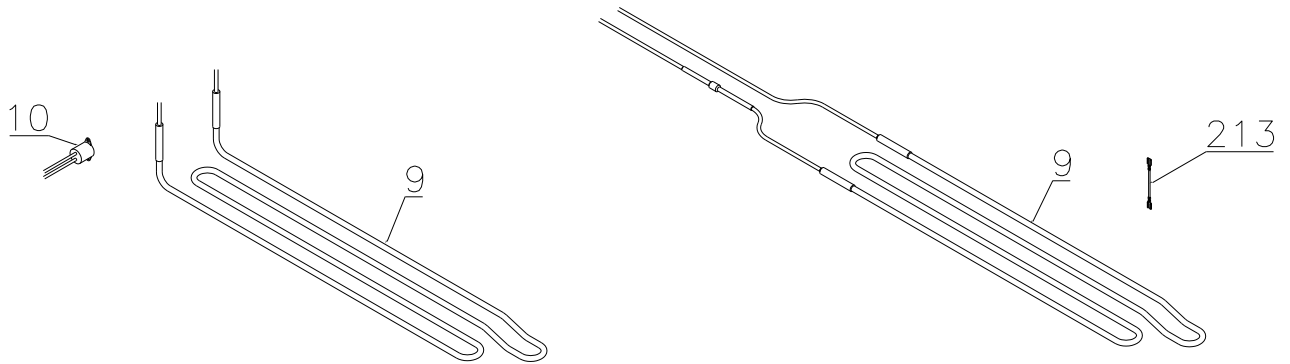

Description :

**Spare parts list for BioMidi
RR/RF 425/625 RG/LG/CG**

Compiled.		Latest revision.			Deleted.	
Date	Name	Date	Name	Rev.no	Date	Name
25.06.07	JP	23.10.23	megv	038		

Defrost heater – RF 425/625

625: 1207 – 2811
425: 1207 – 0112

625: 2811 -
425: 0112 -

Evaporator fan

1207 – 3620

3620 -