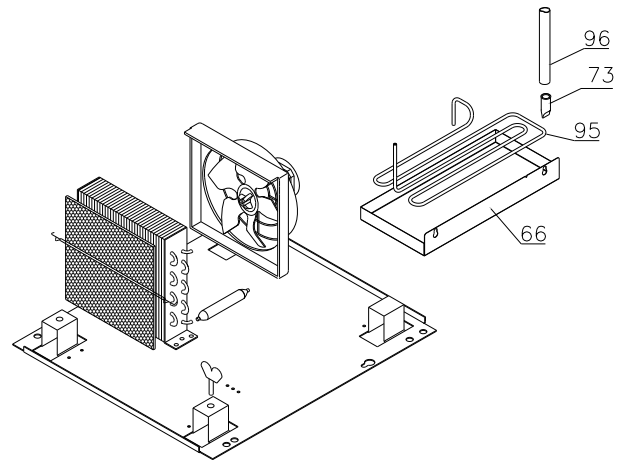

Compiled.		Latest revision.			Deleted.	
Date	Name	Date	Name	Rev.no	Date	Name
25.06.07	JP	23.10.23	meqv	038		

Re-evaporation parts

1207 – 4308

4308 -

Evaporator cover

1207 – 1009

1009 -

Condenser filter