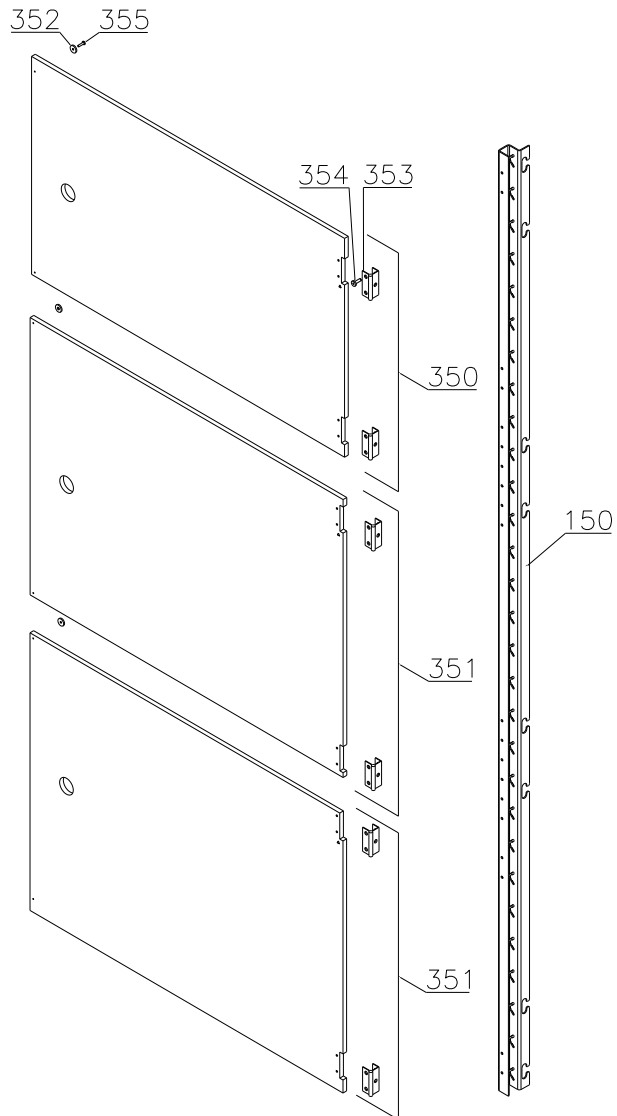

Glass door

Description :

**Spare parts list for BioMidi
 RR/RF 425/625 RG/LG/CG**

Compiled.		Latest revision.			Deleted.	
Date	Name	Date	Name	Rev.no	Date	Name
25.06.07	JP	23.10.23	meqv	038		

Draught shields