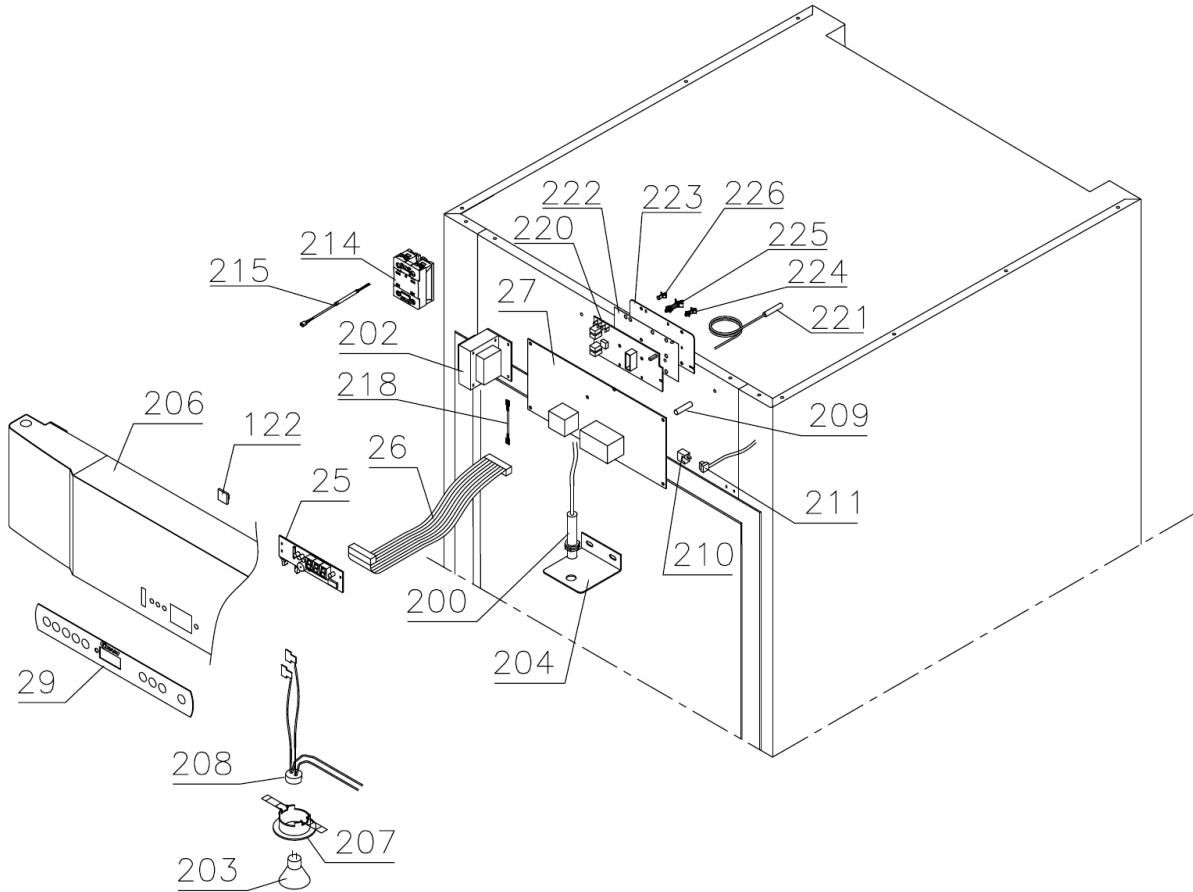

Description :

**Spare parts list for BioMidi
RR/RF 425/625 RG/LG/CG**

Compiled.		Latest revision.			Deleted.	
Date	Name	Date	Name	Rev.no	Date	Name
25.06.07	JP	23.10.23	megv	038		

Control panel/electrical parts